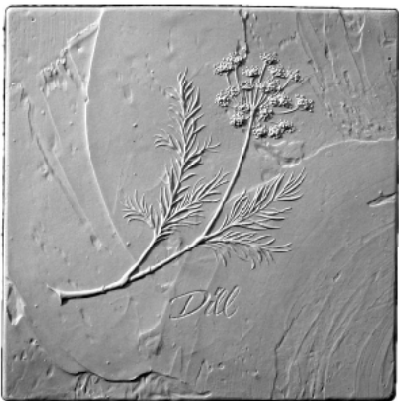

# FINE ART TILEWORKS™

Basil 6x6

Bay 6x6

Chives 6x6

Dill 6x6

Mint 6x6

Oregano 6x6

Tarragon 6x6

Thyme 6x6

Underneath each herb design, I carved its common name in script lettering. The lettering is recessed (as opposed to raised), so it will “read” differently depending on the type and color of glaze. Please order a sample in the glaze you are considering to see how you like it.