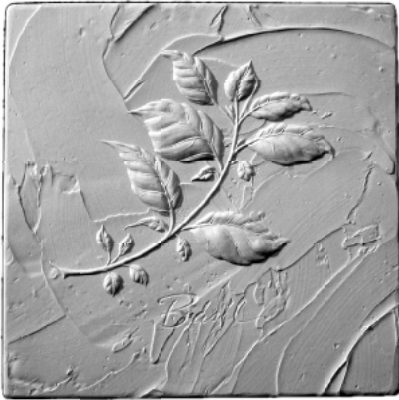

# FINE ART TILEWORKS™

Basil 6x6

Bay 6x6

Chives 6x6

Dill 6x6

Mint 6x6

Oregano 6x6

Tarragon 6x6

Thyme 6x6

Underneath each herb design, I carved its common name in script lettering. The lettering is recessed (as opposed to raised), so it will “read” differently depending on the type and color of glaze. Please order a sample in the glaze you are considering to see how you like it.