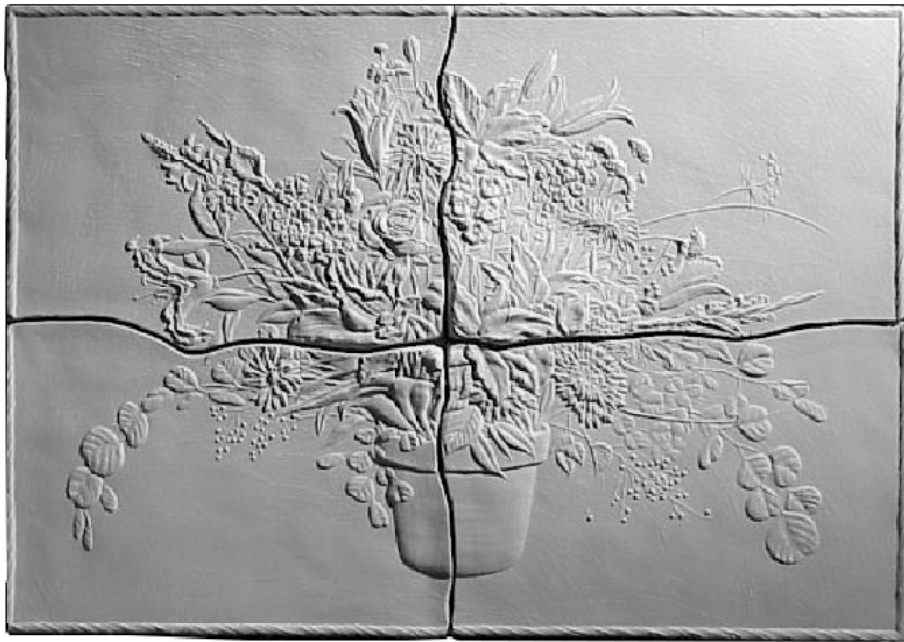

FINE ART
TILEWORKS™

Flower Bouquet 14x20—Only available as four-piece mural

Why 14x20? So you can trim it with 2" liners all the way around, making it 18x24 overall—to fit right into a wall of 6x6 field tiles.

—Steve

Fruit Basket 12x12
Only available as four-piece mural

Fleur-de-Lis 6x6

Bread Bouquet 6x6