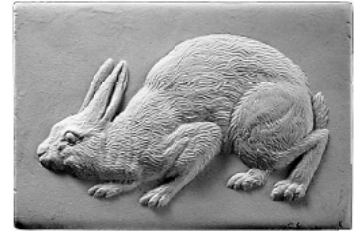

FINE ART TILEWORKS™

Durer Hare 12x12*
(based on drawing by Albrecht Dürer, 1471-1528)

*These can be ordered as one 12x12 or as four 6x6's, except Terra Cotta and certain glaze colors MUST be 6x6's. Check before ordering.

Crowing Cock 12x12*

Running Hare 6x12

Bright-Eyed & Bushy-Tailed 4x6
There is also a 2x3 of this design.

Ram's Head 6x8
Looks great in Terra Cotta...

La Pig 6x12
There is also a 2x3 of this design.

Note that La Pig has a raised border and the Running Hare does not.