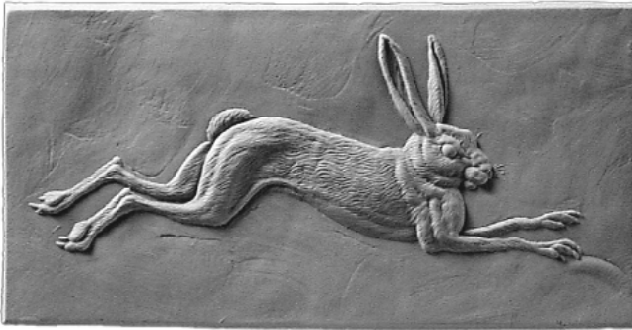

FINE ART TILEWORKS™

Durer Hare 12x12*
(based on drawing by Albrecht Dürer, 1471-1528)

*These can be ordered as one 12x12 or as four 6x6's, except Terra Cotta and certain glaze colors MUST be 6x6's. Check before ordering.

Crowing Cock 12x12*

Running Hare 6x12

Bright-Eyed & Bushy-Tailed 4x6
There is also a 2x3 of this design.

Ram's Head 6x8
Looks great in Terra Cotta...

La Pig 6x12
There is also a 2x3 of this design.

Note that La Pig has a raised border and the Running Hare does not.