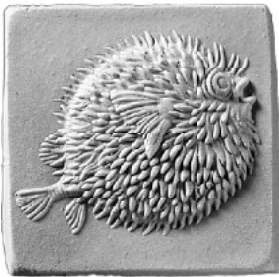

FINE ART TILEWORKS™

Nautilus 2x2

Also available
as 4x4 CD
or 6x6 CD

Sea Star 2x2

Also available
as 4x4 CD
or 6x6 CD

Fiji Shell 2x2

Also available
as 4x4 CD
or 6x6 CD

Sand Dollar 2x2

Also available
as 4x4 CD
or 6x6 CD

Puffer Fish 2x2

Also available
as 4x4 CD
or 6x6 CD

Beach Shell 2x2

Also available
as 4x4 CD
or 6x6 CD

Sea Horse 2x2

Also available
as 4x4 CD
or 6x6 CD

Jump Fish 2x2